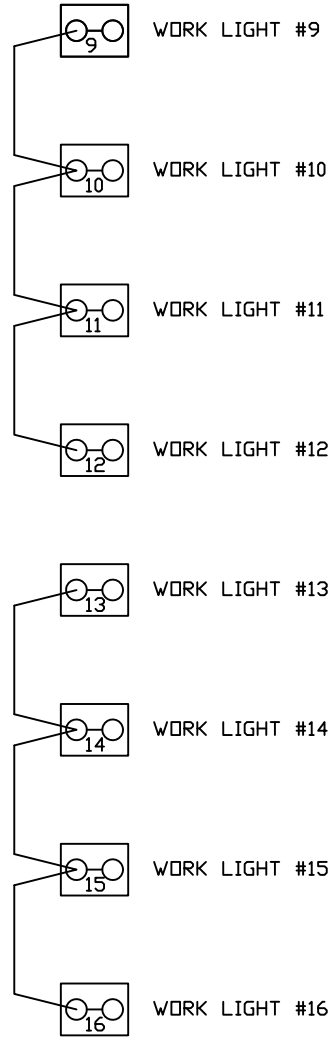

TS #1
WORKING LIGHTS
24 VDC POWERED

TS #1
WORKING LIGHTS
24 VDC POWERED

TS #2
WORKING LIGHTS
GROUND

TS #2
WORKING LIGHTS
GROUND

ASSY #:
S.O. #:
PROJ #: 70088

WORK LIGHTS TWIN CEMENTER				
DRW NO: XXX XX XXXXX			PAGE: 1 OF 1	
REV: A	DATE: X-X-X	DRWN. JS	APR. _	DATE: _