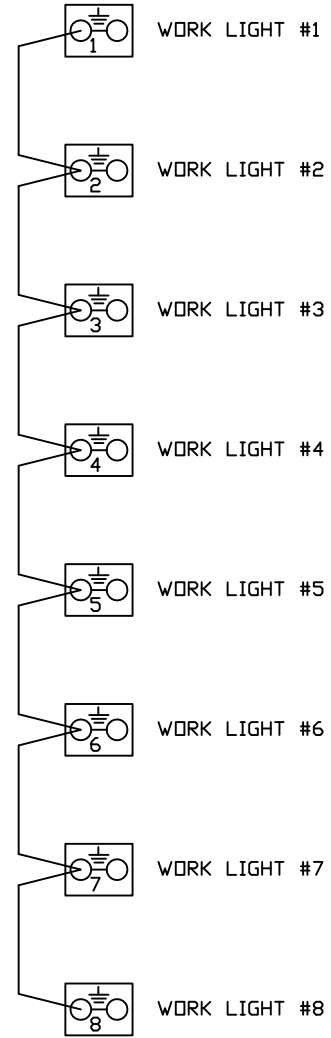

TS #1
WORKING LIGHTS
24 VDC POWERED

TS #1
WORKING LIGHTS
24 VDC POWERED

TS #2
WORKING LIGHTS
GROUND

TS #2
WORKING LIGHTS
GROUND

ASSY #:
S.O. #:
PROJ #: 70088

WORK LIGHTS TWIN CEMENTER				
DRW NO: XXX XX XXXXX			PAGE: 1 OF 1	
REV: A	DATE: X-X-X	DRWN. JS	APR. _	DATE: _