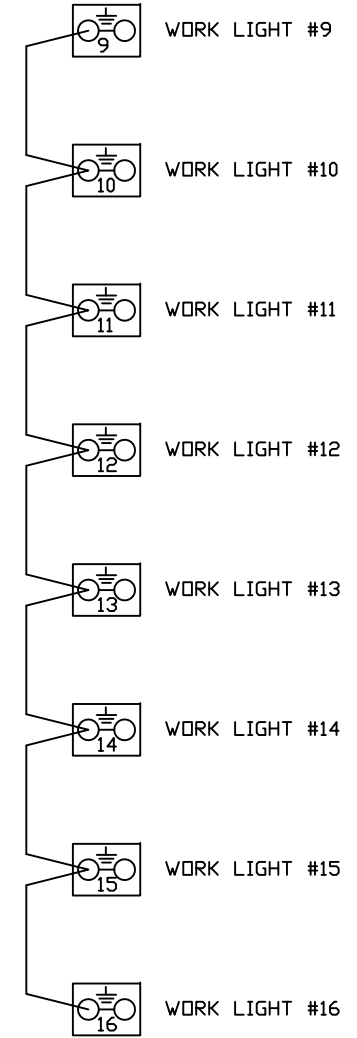

TS #1
WORKING LIGHTS
24 VDC POWERED

TS #1
WORKING LIGHTS
24 VDC POWERED

TS #2
WORKING LIGHTS
GROUND

TS #2
WORKING LIGHTS
GROUND

ASSY #:
S.O. #:
PROJ #: 70088

WORK LIGHTS TWIN CEMENTER				
DRW NO: XXX XX XXXXX			PAGE: 1 OF 1	
REV: A	DATE: X-X-X	DRWN. JS	APR. _	DATE: _