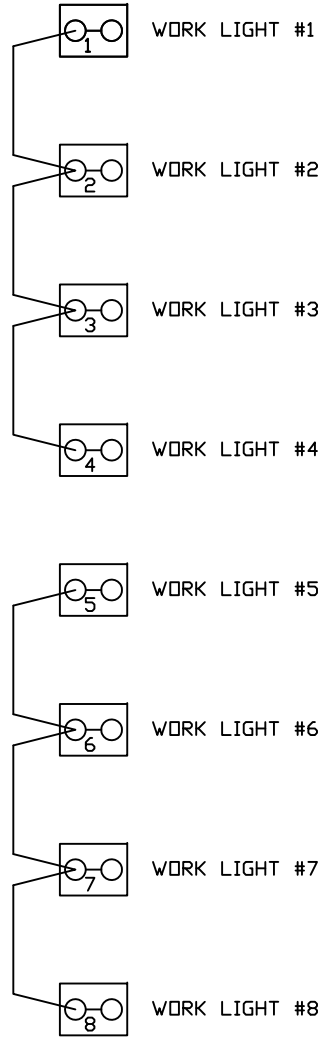

TS #1
WORKING LIGHTS
24 VDC POWERED

TS #1
WORKING LIGHTS
24 VDC POWERED

TS #2
WORKING LIGHTS
GROUND

TS #2
WORKING LIGHTS
GROUND

ASSY #:
S.O. #:
PROJ #: 70088

WORK LIGHTS TWIN CEMENTER				
DRW NO: XXX XX XXXXX			PAGE: 1 OF 1	
REV: A	DATE: X-X-X	DRWN. JS	APR. _	DATE: _